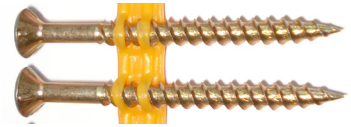

# up to 45% off sds plus drill bits\*

www.evolutionfasteners.co.uk

designed for:  
rapid drilling of holes in masonry

supplied on individual hangers for easy display

high quality carbide bits

twin fluted

6mm - 6.5mm Diameter SDS Plus Drill Bits	
SDS6260	6mm x 260mm SDS Plus Drill Bit
SDS65110	6.5mm x 110mm SDS Plus Drill Bit
SDS65160	6.5mm x 160mm SDS Plus Drill Bit
SDS65260	6.5mm x 260mm SDS Plus Drill Bit
7mm Diameter SDS Plus Drill Bits	
SDS7160	7mm x 160mm SDS Plus Drill Bit
SDS7260	7mm x 260mm SDS Plus Drill Bit
10mm Diameter SDS Plus Drill Bits	
SDS10160	10mm x 160mm SDS Plus Drill Bit
SDS10260	10mm x 260mm SDS Plus Drill Bit
SDS10460	10mm x 460mm SDS Plus Drill Bit
12mm Diameter SDS Plus Drill Bits	
SDS12160	12mm x 160mm SDS Plus Drill Bit
SDS12210	12mm x 210mm SDS Plus Drill Bit
SDS12260	12mm x 260mm SDS Plus Drill Bit
SDS12460	12mm x 460mm SDS Plus Drill Bit
14mm Diameter SDS Plus Drill Bits	
SDS14260	14mm x 260mm SDS Plus Drill Bit
SDS14460	14mm x 460mm SDS Plus Drill Bit
16mm Diameter SDS Plus Drill Bits	
SDS16260	16mm x 260mm SDS Plus Drill Bit
SDS16460	16mm x 460mm SDS Plus Drill Bit
18mm Diameter SDS Plus Drill Bits	
SDS18460	18mm x 460mm SDS Plus Drill Bit
20mm Diameter SDS Plus Drill Bits	
SDS20460	20mm x 460mm SDS Plus Drill Bit
22mm Diameter SDS Plus Drill Bits	
SDS22260	22mm x 260mm SDS Plus Drill Bit
SDS22460	22mm x 460mm SDS Plus Drill Bit

## collated drywall screws

EUR-CDWCP25	3.5mm x 25mm black phosphate collated drywall screw (1,000)
EUR-CDWCZ25	3.9mm x 25mm zinc collated drywall screw (1,000)

## collated flooring screws

SFC51E	4.2mm x 51mm yellow zinc collated sub-flooring screw (2,000)
SFC63E	4.2mm x 63mm yellow zinc collated sub-flooring screw (1,500)